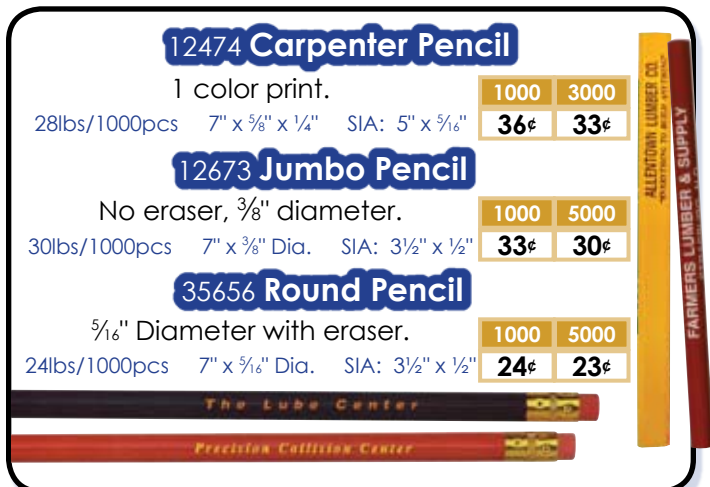

35656 Round Pencil

5/16" Diameter with eraser.
24lbs/1000pcs 7" x 5/16" Dia. SIA: 3 1/2" x 1/2"

1000	5000
24¢	23¢