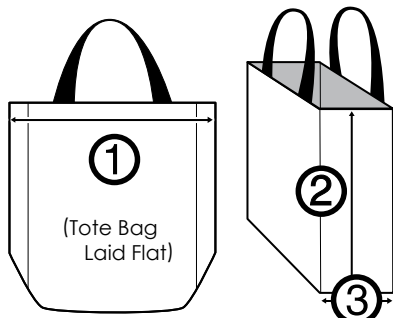

Customizing Options

28" shoulder straps/
 Velcro closure + **71¢**
 Zipper top (tote bags) + **\$1⁷⁵**

**Items with this symbol
 are made from
 recycled materials.**

**Rx: Stock items or imports are
 subject to availability.**

TOTE BAGS

12822 Grocery Tote Bag

10 oz. natural cotton duck, 1" tan polypro web handles.
 Rounded corners.

48lbs/150pcs
 19" x 19" x 5"
 SIA: 10" x 10"

75	150	250	500	1000
\$4 ^{6Z}	\$4 ³²	\$4 ⁰⁶	\$3 ⁸⁶	\$3 ⁶²