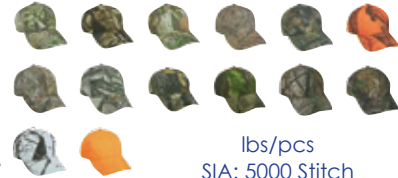

lbs/pcs
SIA: 5000 Stitch

Colors: Advantage Max-1 HD®, Advantage Max-4 HD®, Advantage Timber®, Mossy Oak Brush®, Mossy Oak Break-Up®, Mossy Oak Break-Up Blaze®, Mossy Oak Duck Blind®, Mossy Oak TREESTAND®, Realtree Hardwoods HD®, Realtree Hardwoods Green HD®, Realtree AP HD®, Realtree APG HD®, Realtree Hardwoods® Snow, Blaze

	48	72	144	288	576
	$9⁶²	$7⁷²	$7¹⁰	$6⁷⁸	$6⁷²

Hardwoods® Snow, Blaze